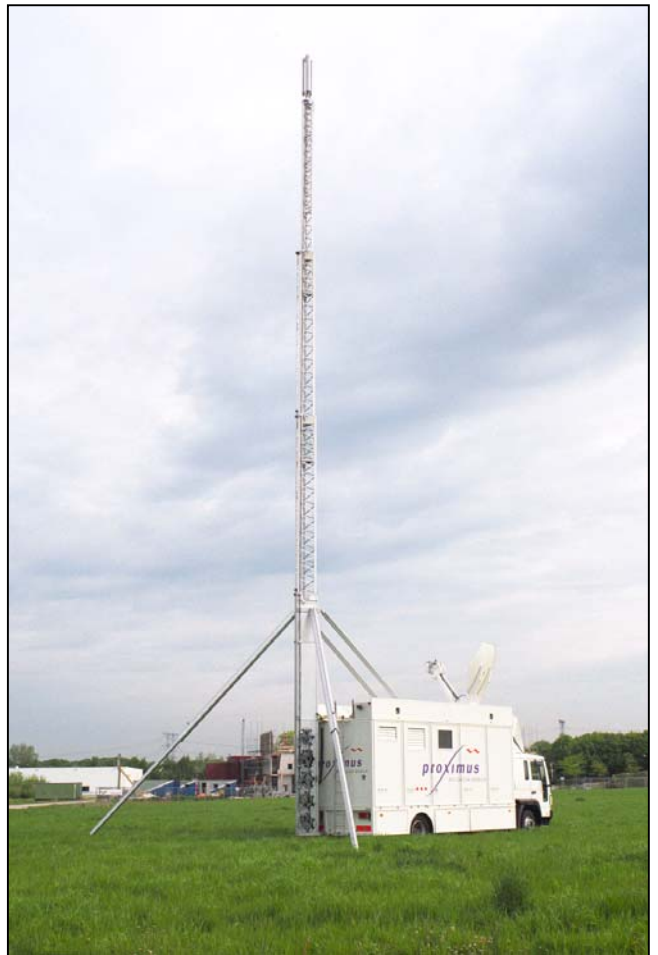

General

This special vehicle can be equipped with all necessary electronic equipment for an in the field network. All equipment according customers requirements.

Connection

The mast equipped with a microwave dish rotating system with a remote controlled positioning system. Direct connections via the satellite dish are also possible.

GEMCO® **MOBILE SYSTEMS**

Gemco Mobile Systems b.v.
P.O. Box 1713, 5602 BS EINDHOVEN
Science Park Eindhoven 5053,
5692 EB SON The Netherlands

Tel: ..31.40.2643 643
Fax: ..31.40.2643 690
www.gemcomobile.com
E-mail: gms@gemco.nl

All technical changes reserved